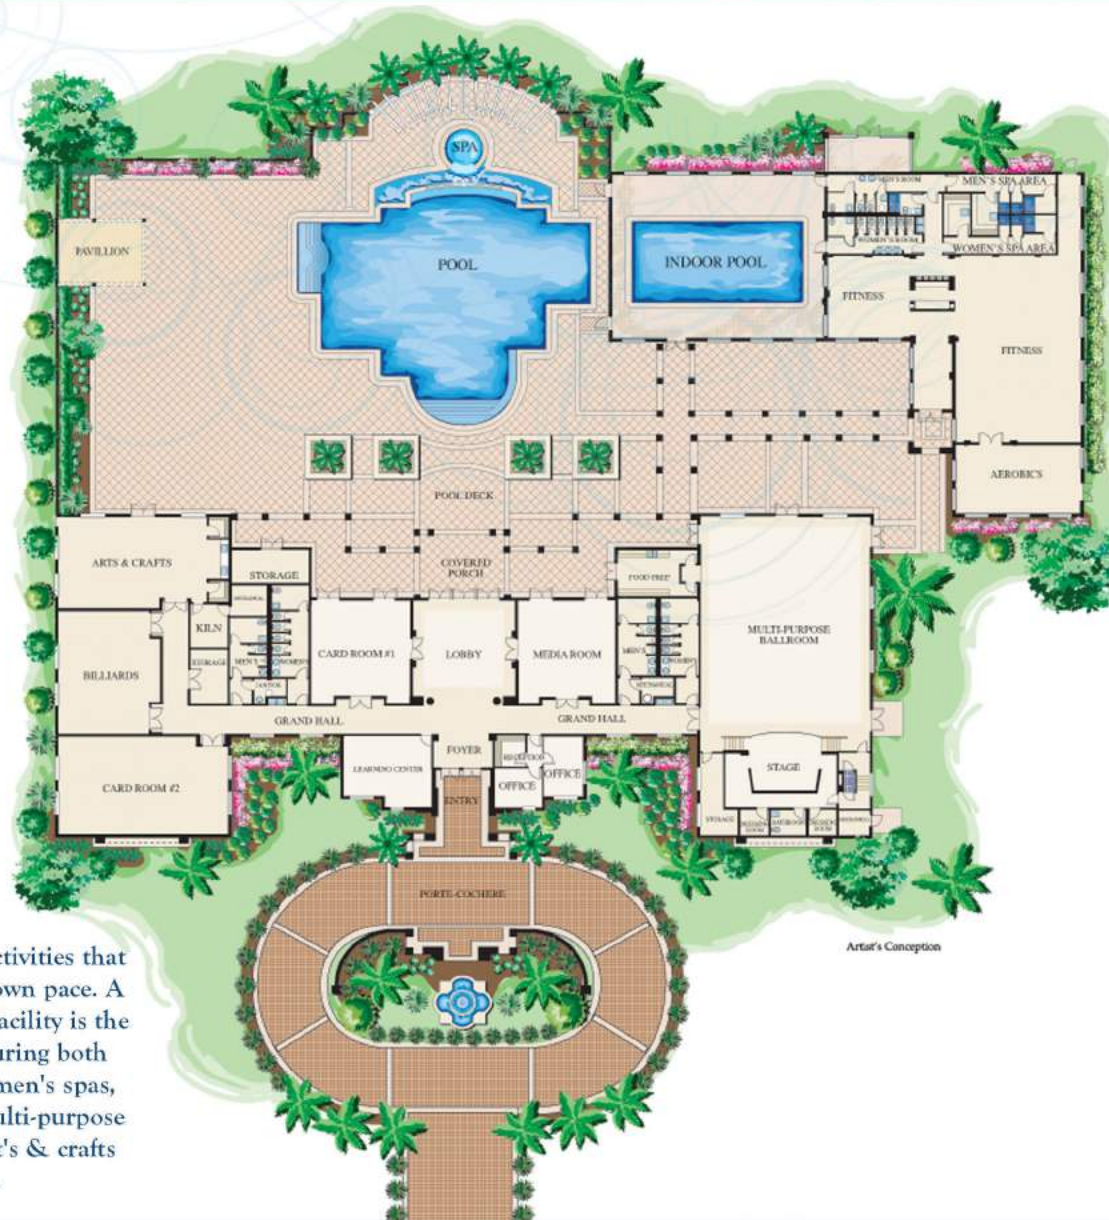

THE BAY HILL

THE CONGRESSIONAL

THE DORAL

St. Augustine, FL 32092
185 Total Homes Priced From \$220,000 to \$390,000

CASCADES
AT WORLD GOLF VILLAGE

STUNNING GRAND CLUBHOUSE

RESORT STYLE AMENITIES FOR A MORE ACTIVE LIFESTYLE

Cascades offers a wide variety of leisure activities that invite you to pursue your interest at your own pace. A stunning 40,000-square foot Clubhouse Facility is the focal point of this active community, featuring both indoor and outdoor pools, men's and women's spas, professionally equipped fitness center, multi-purpose ballroom, card and billiards rooms, an art's & crafts center, a learning center and media room.