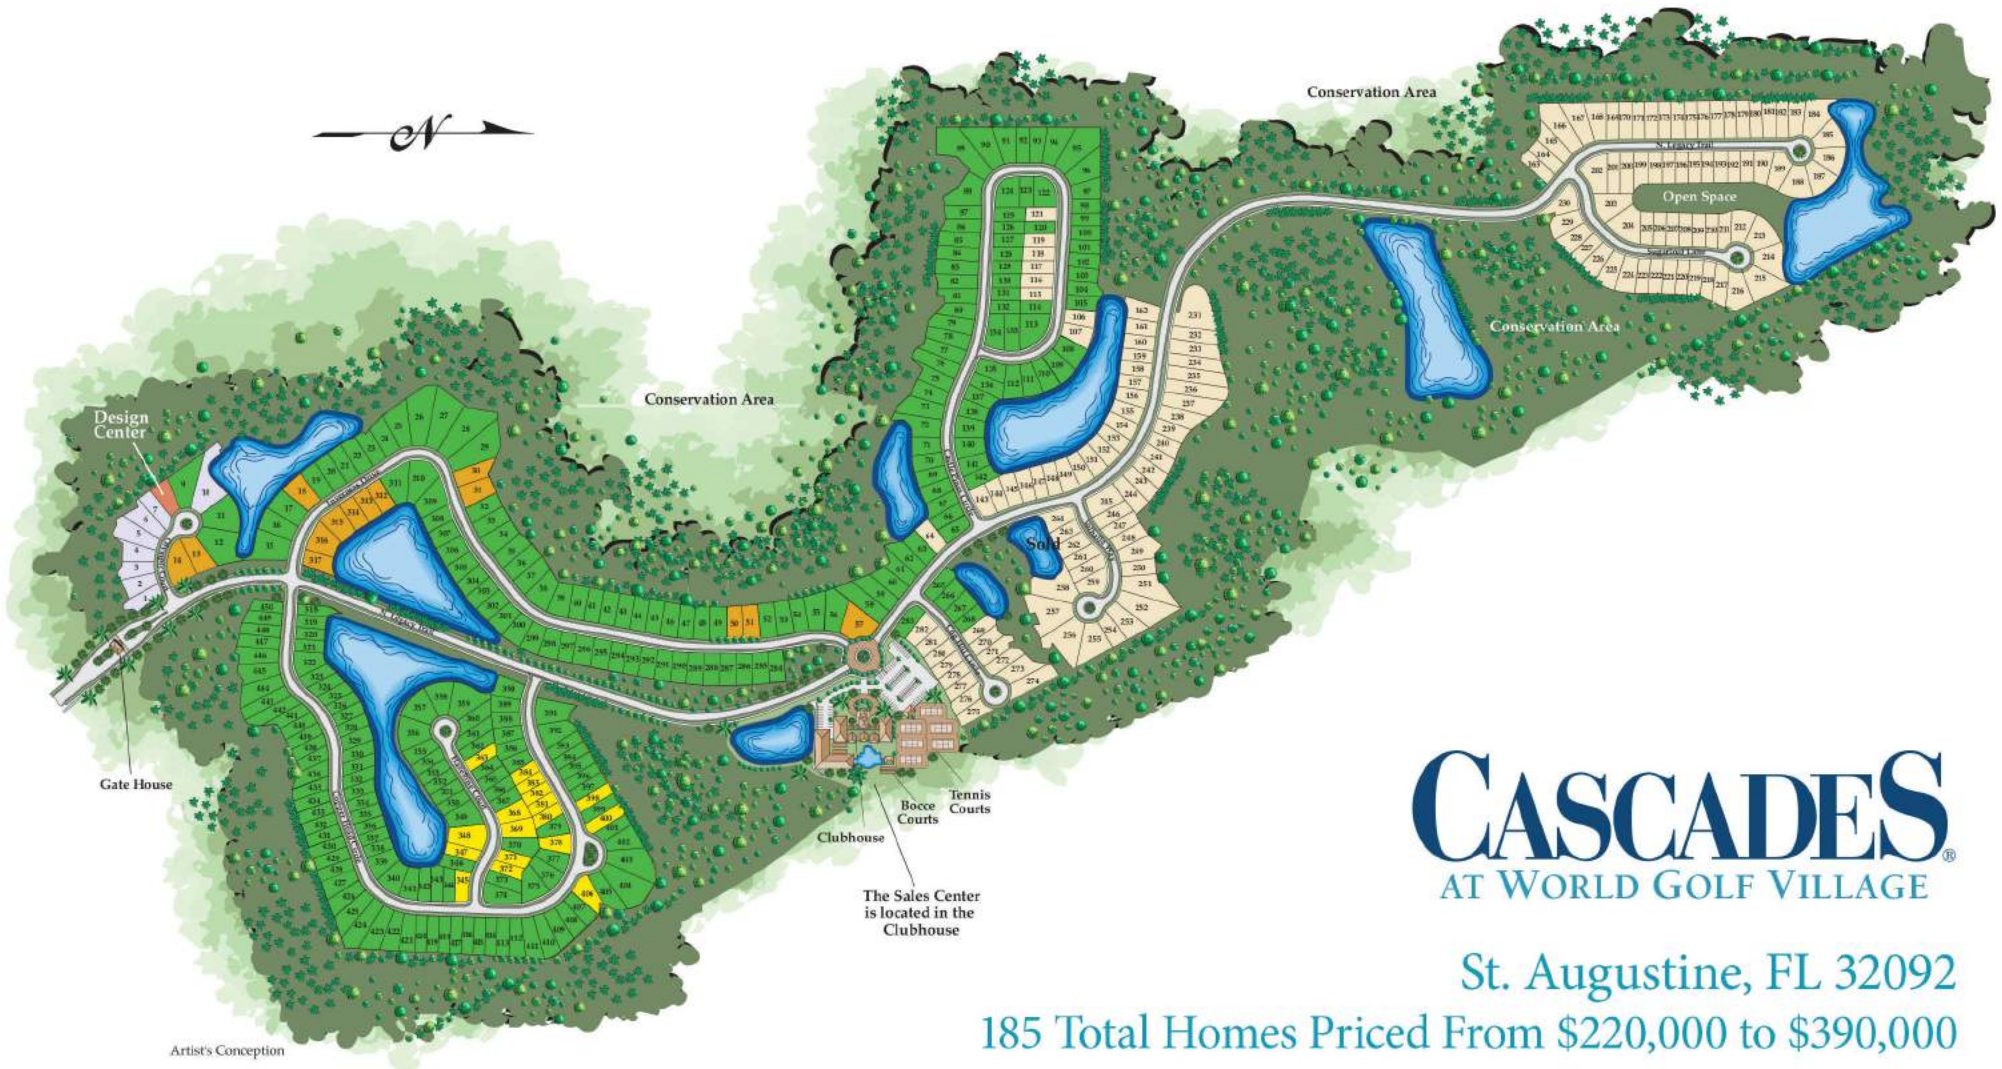

OVERALL COMMUNITY SITE PLAN

CASCADES® AT WORLD GOLF VILLAGE

St. Augustine, FL 32092

185 Total Homes Priced From $220,000 to $390,000

DOCK STREET
COMMUNITIES
ACTIVE ADULT LIVING by **Inland**

LIFE WITH PASSION. DOCK STREET COMMUNITIES.